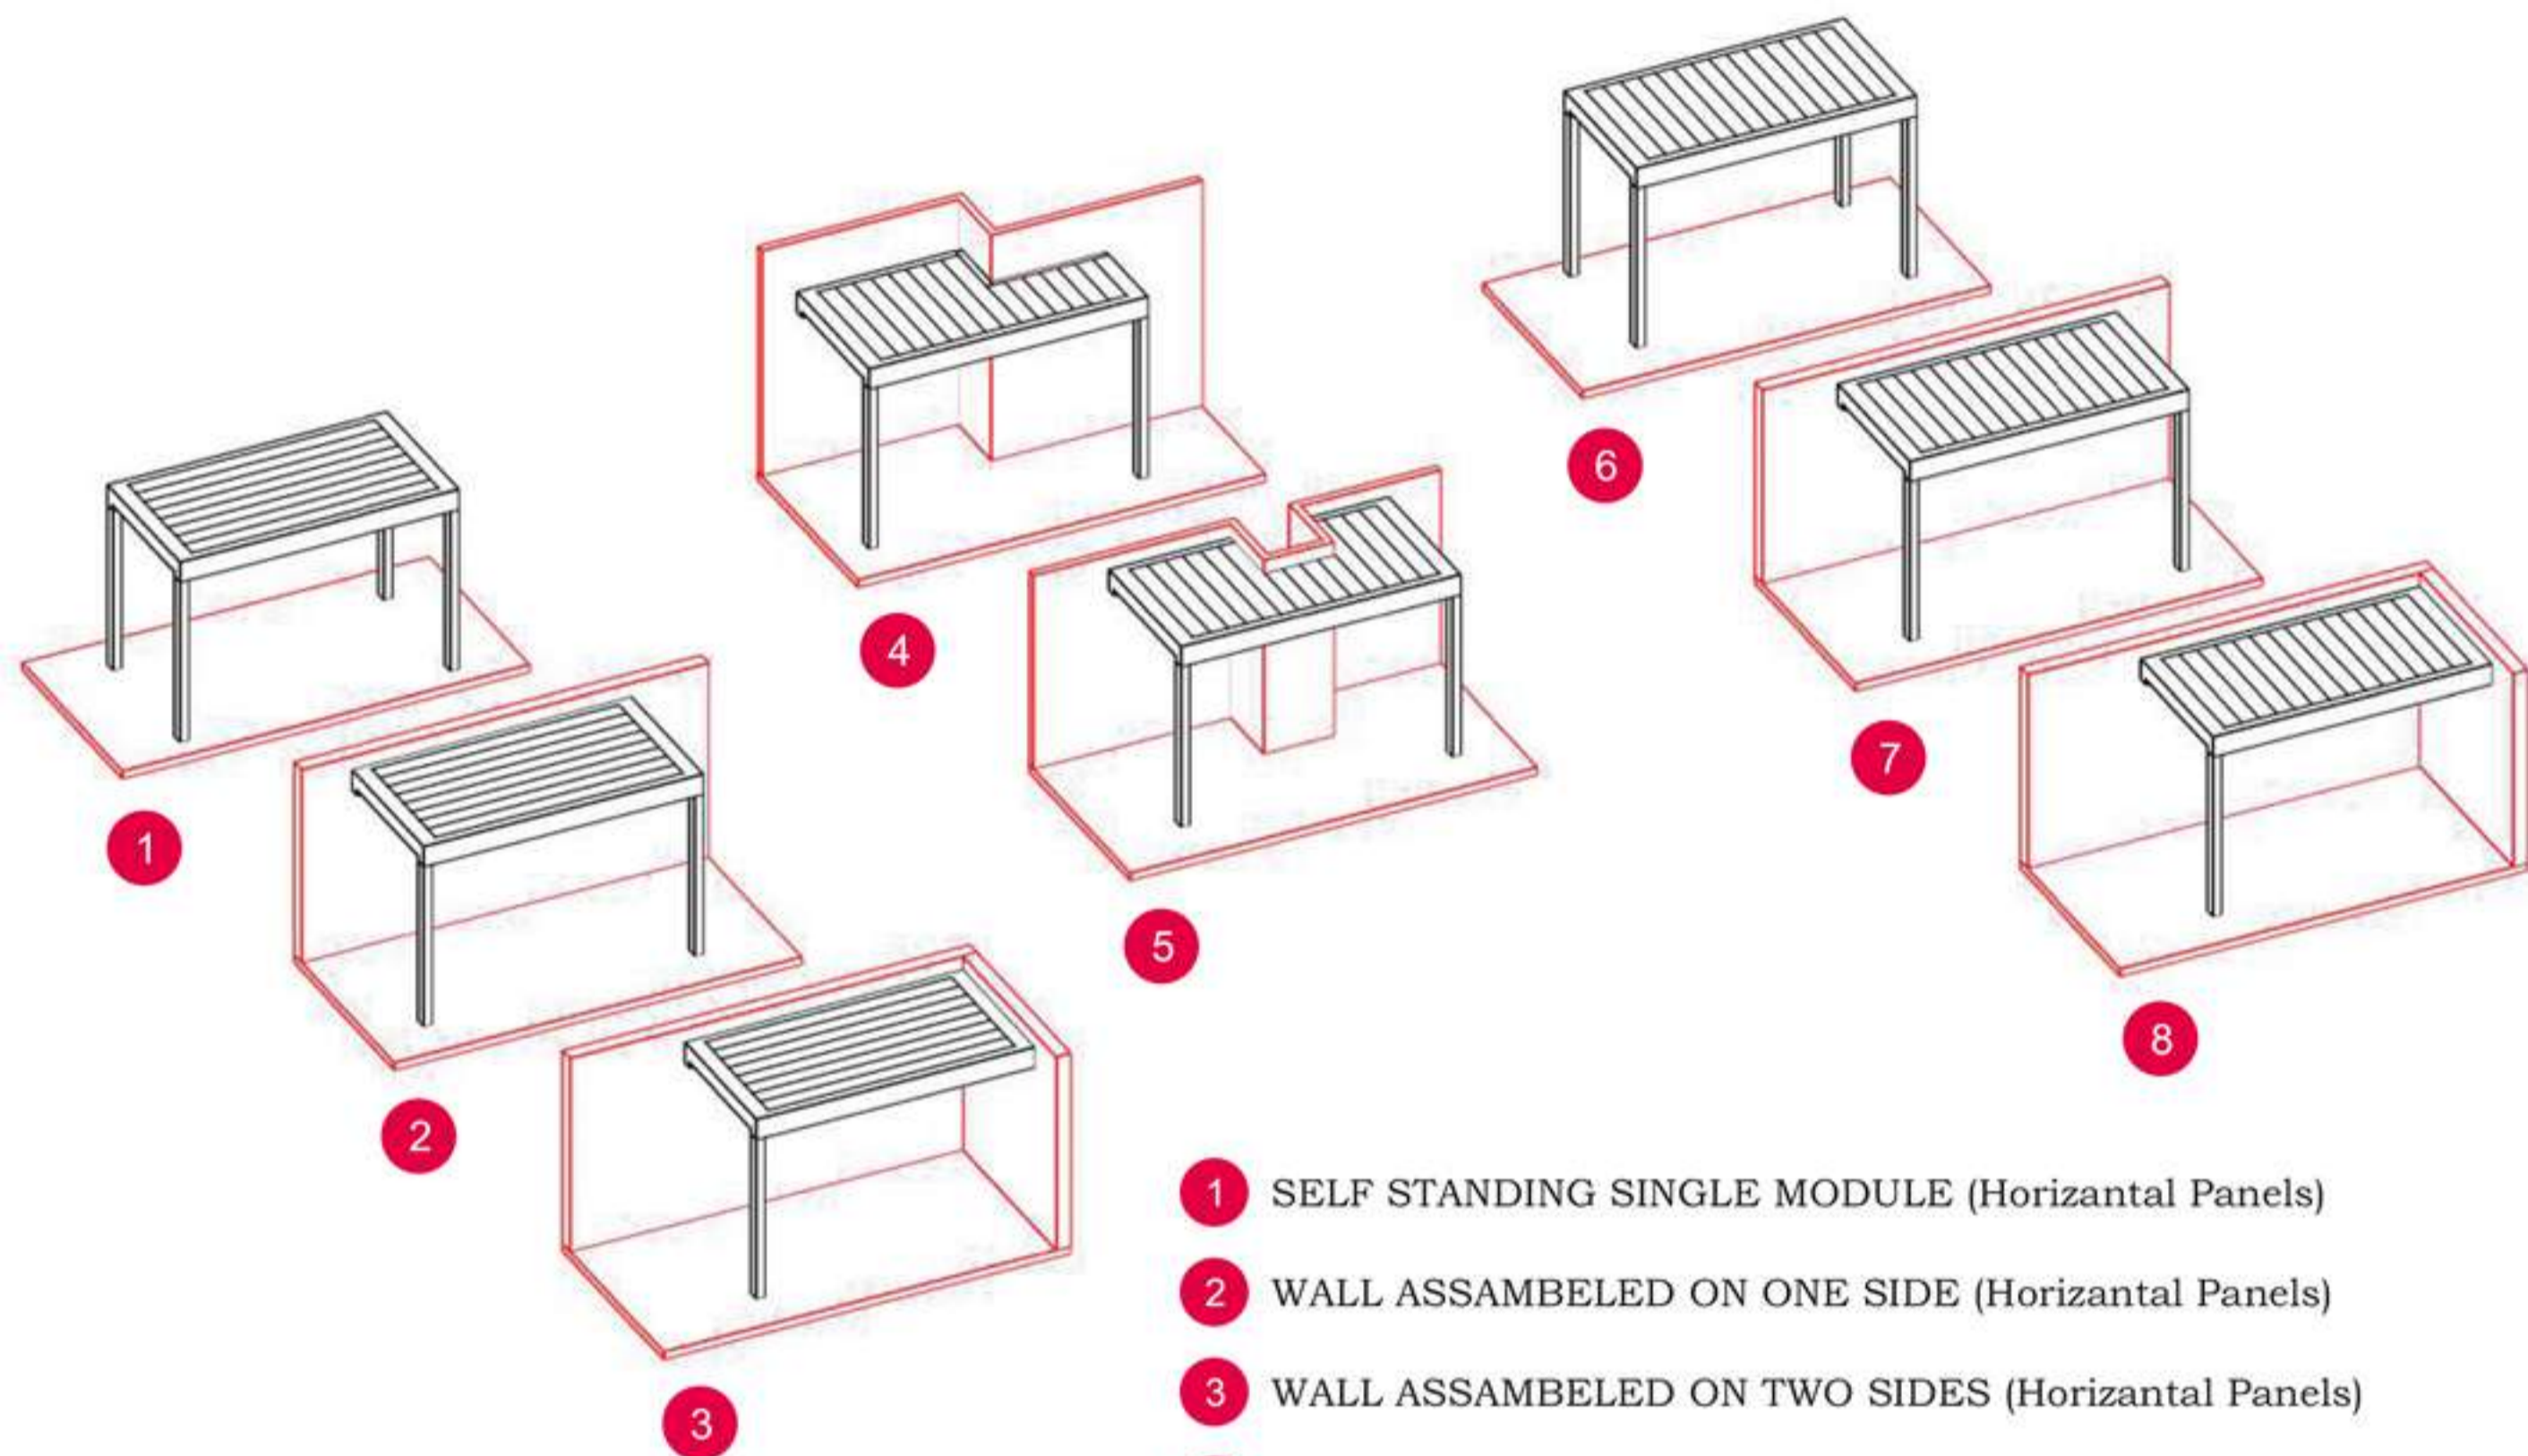

After a rain shower, the roof can be opened again quickly and easily, while the water is drained in a controlled manner. What is more: the patented shape of the louvres prevents you from getting an unexpected shower yourself when you open the louvres after a period of rain!

www.hoffsonn.com

“Only
Quality”

- 1 Panel
- 2 Cover
- 3 Gutter
- 4 Connection Part of Rail
- 5 Rail
- 6 Pillar

- Bioclimatic profiles

- 1 SELF STANDING SINGLE MODULE (Horizontal Panels)
- 2 WALL ASSAMBELED ON ONE SIDE (Horizontal Panels)
- 3 WALL ASSAMBELED ON TWO SIDES (Horizontal Panels)
- 4 WALL ASSAMBELED SINGLE MODULE
- 5 WALL ASSAMBELED SINGLE MODULE
- 6 SELF STANDING SINGLE MODULE (Vertical Panels)
- 7 WALL ASSAMBELED ON ONE SIDE (Vertical Panels)
- 8 WALL ASSAMBELED ON TWO SIDES (Vertical Panels)