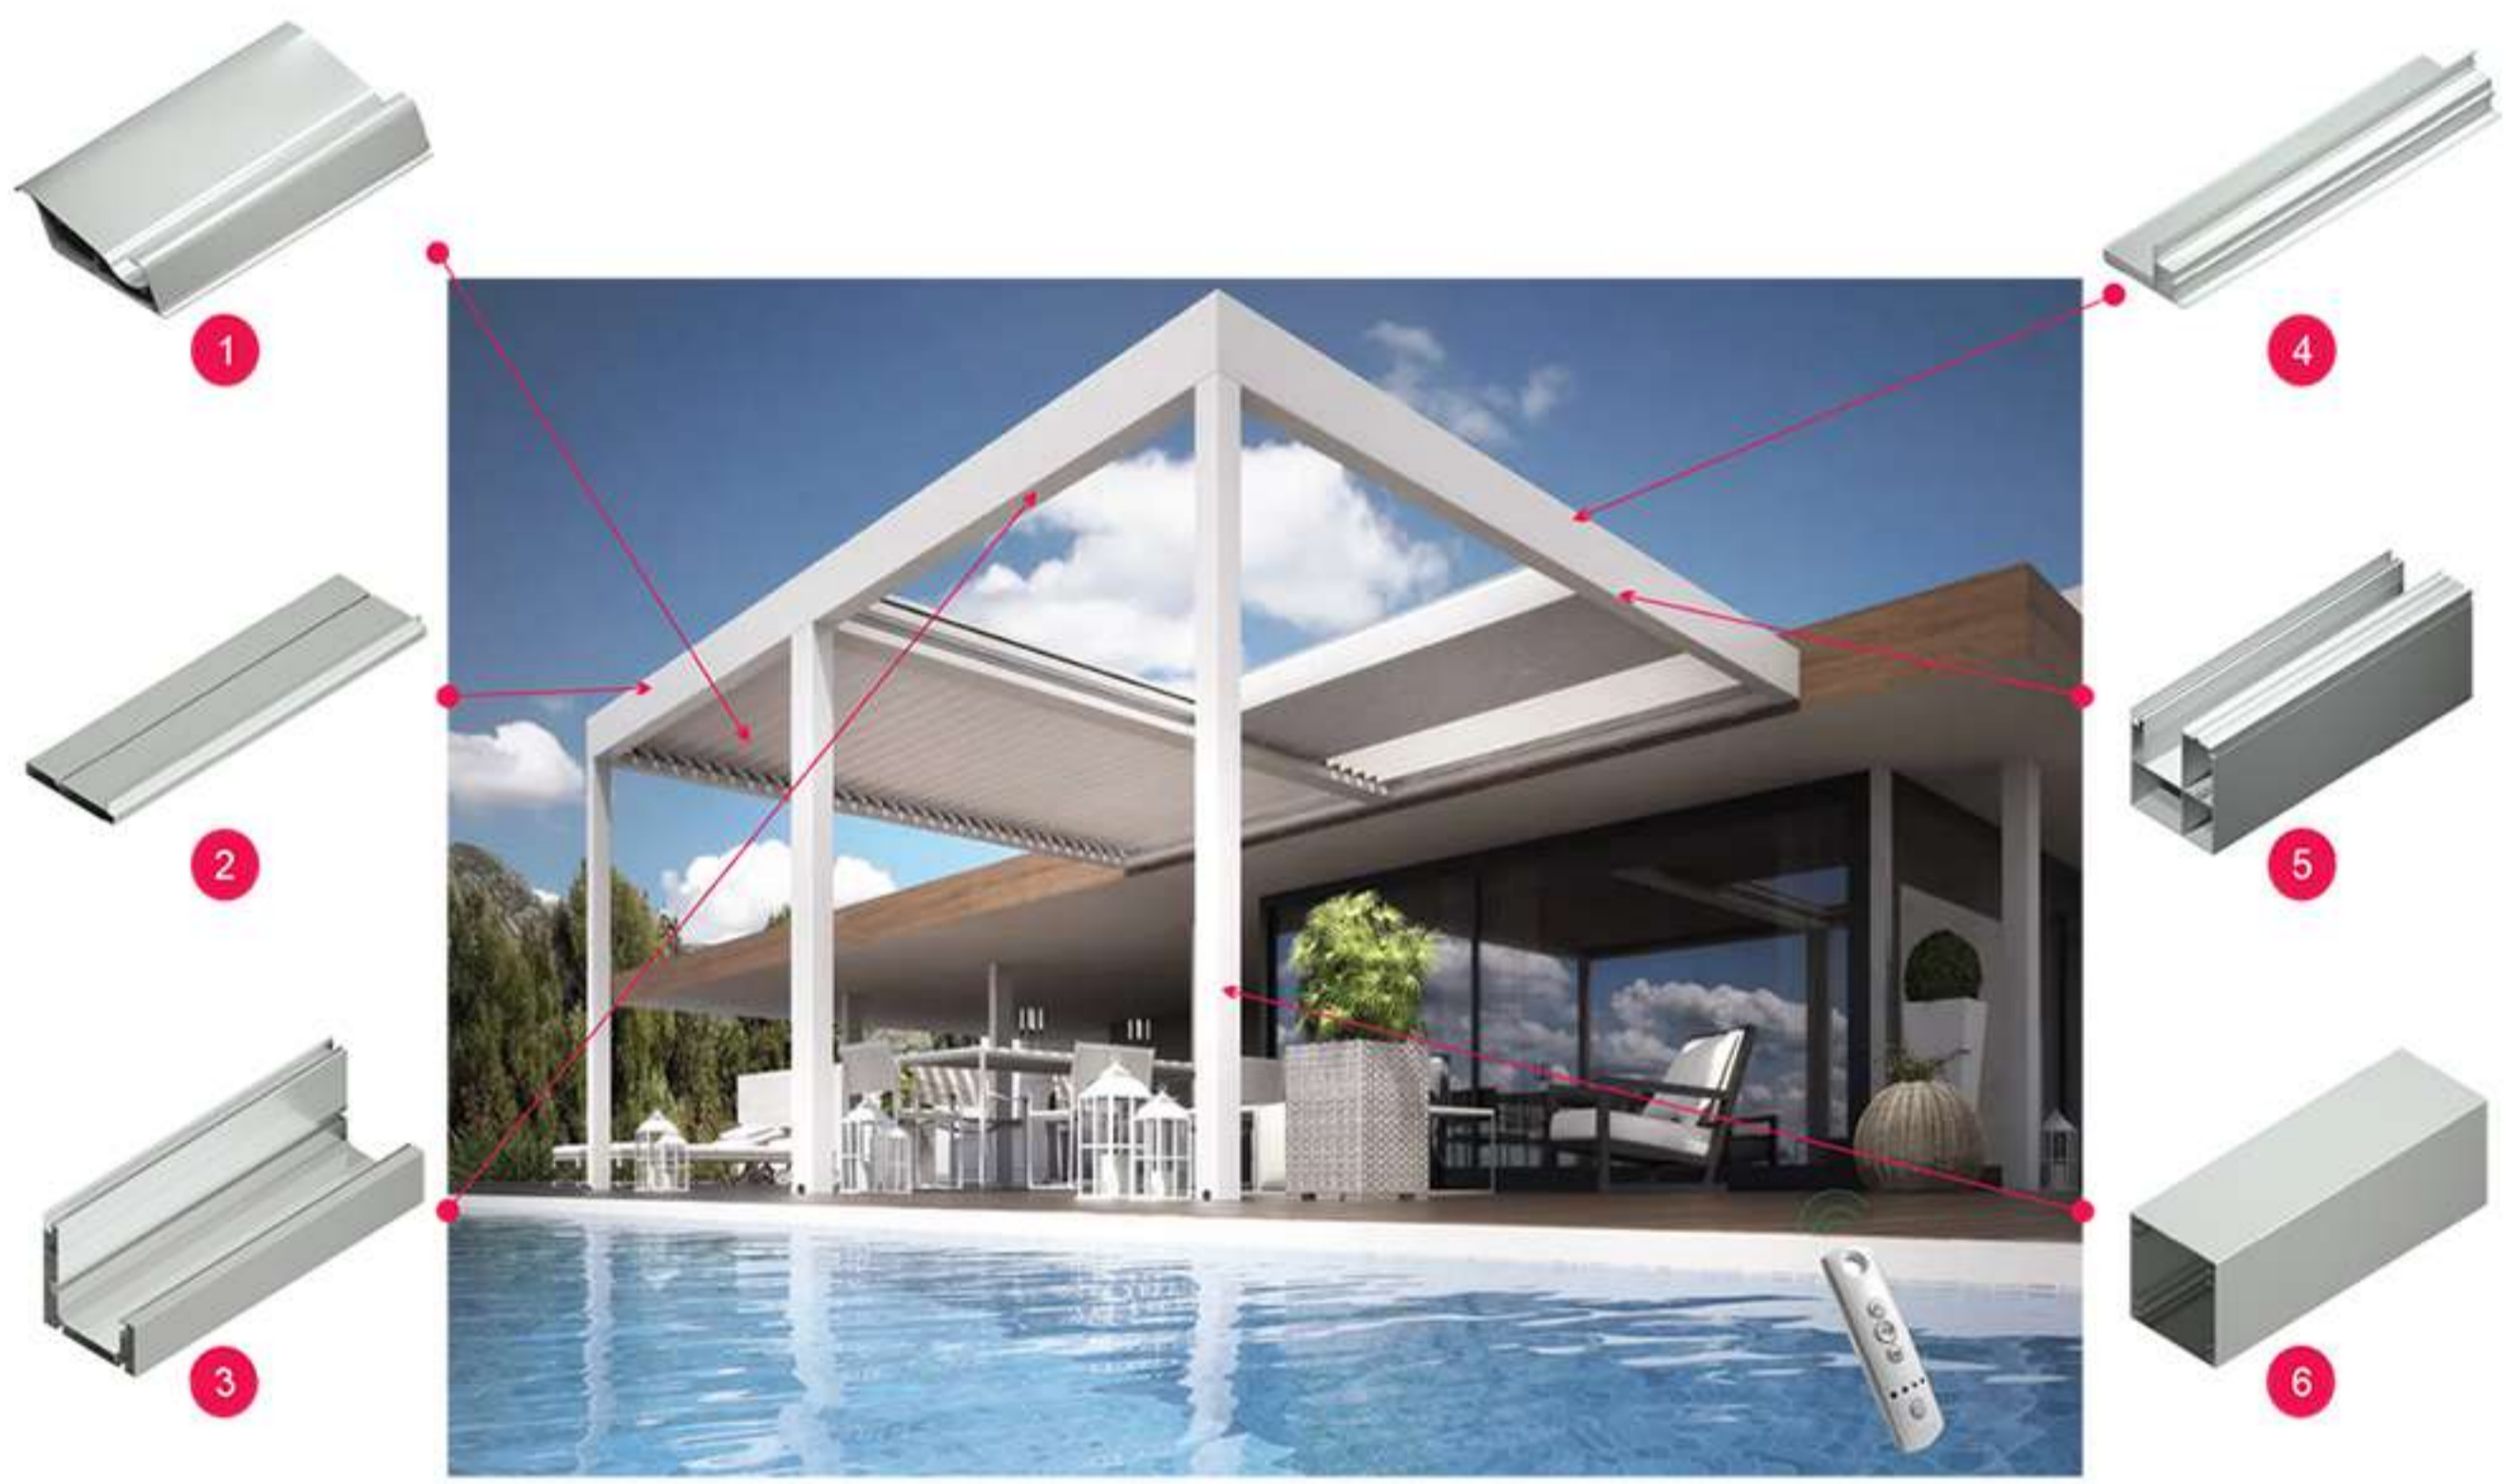

www.hoffsonn.com

"Only
Quality"

The roof of this pergola consists of aluminium louvres with various functions. Keep out the sun, let in a breeze or stay one step ahead of the rain? With the Somfy remote control, rotating the louvres in your pergola has never been so easy.

After a rain shower, the roof can be opened again quickly and easily, while the water is drained in a controlled manner. What is more: the patented shape of the louvres prevents you from getting an unexpected shower yourself when you open the louvres after a period of rain!

www.hoffsonn.com

“Only
Quality”

- 1 Panel
- 2 Cover
- 3 Gutter
- 4 Connection Part of Rail
- 5 Rail
- 6 Pillar

- Bioclimatic profiles

- 1 SELF STANDING SINGLE MODULE (Horizontal Panels)
- 2 WALL ASSAMBELED ON ONE SIDE (Horizontal Panels)
- 3 WALL ASSAMBELED ON TWO SIDES (Horizontal Panels)
- 4 WALL ASSAMBELED SINGLE MODULE
- 5 WALL ASSAMBELED SINGLE MODULE
- 6 SELF STANDING SINGLE MODULE (Vertical Panels)
- 7 WALL ASSAMBELED ON ONE SIDE (Vertical Panels)
- 8 WALL ASSAMBELED ON TWO SIDES (Vertical Panels)