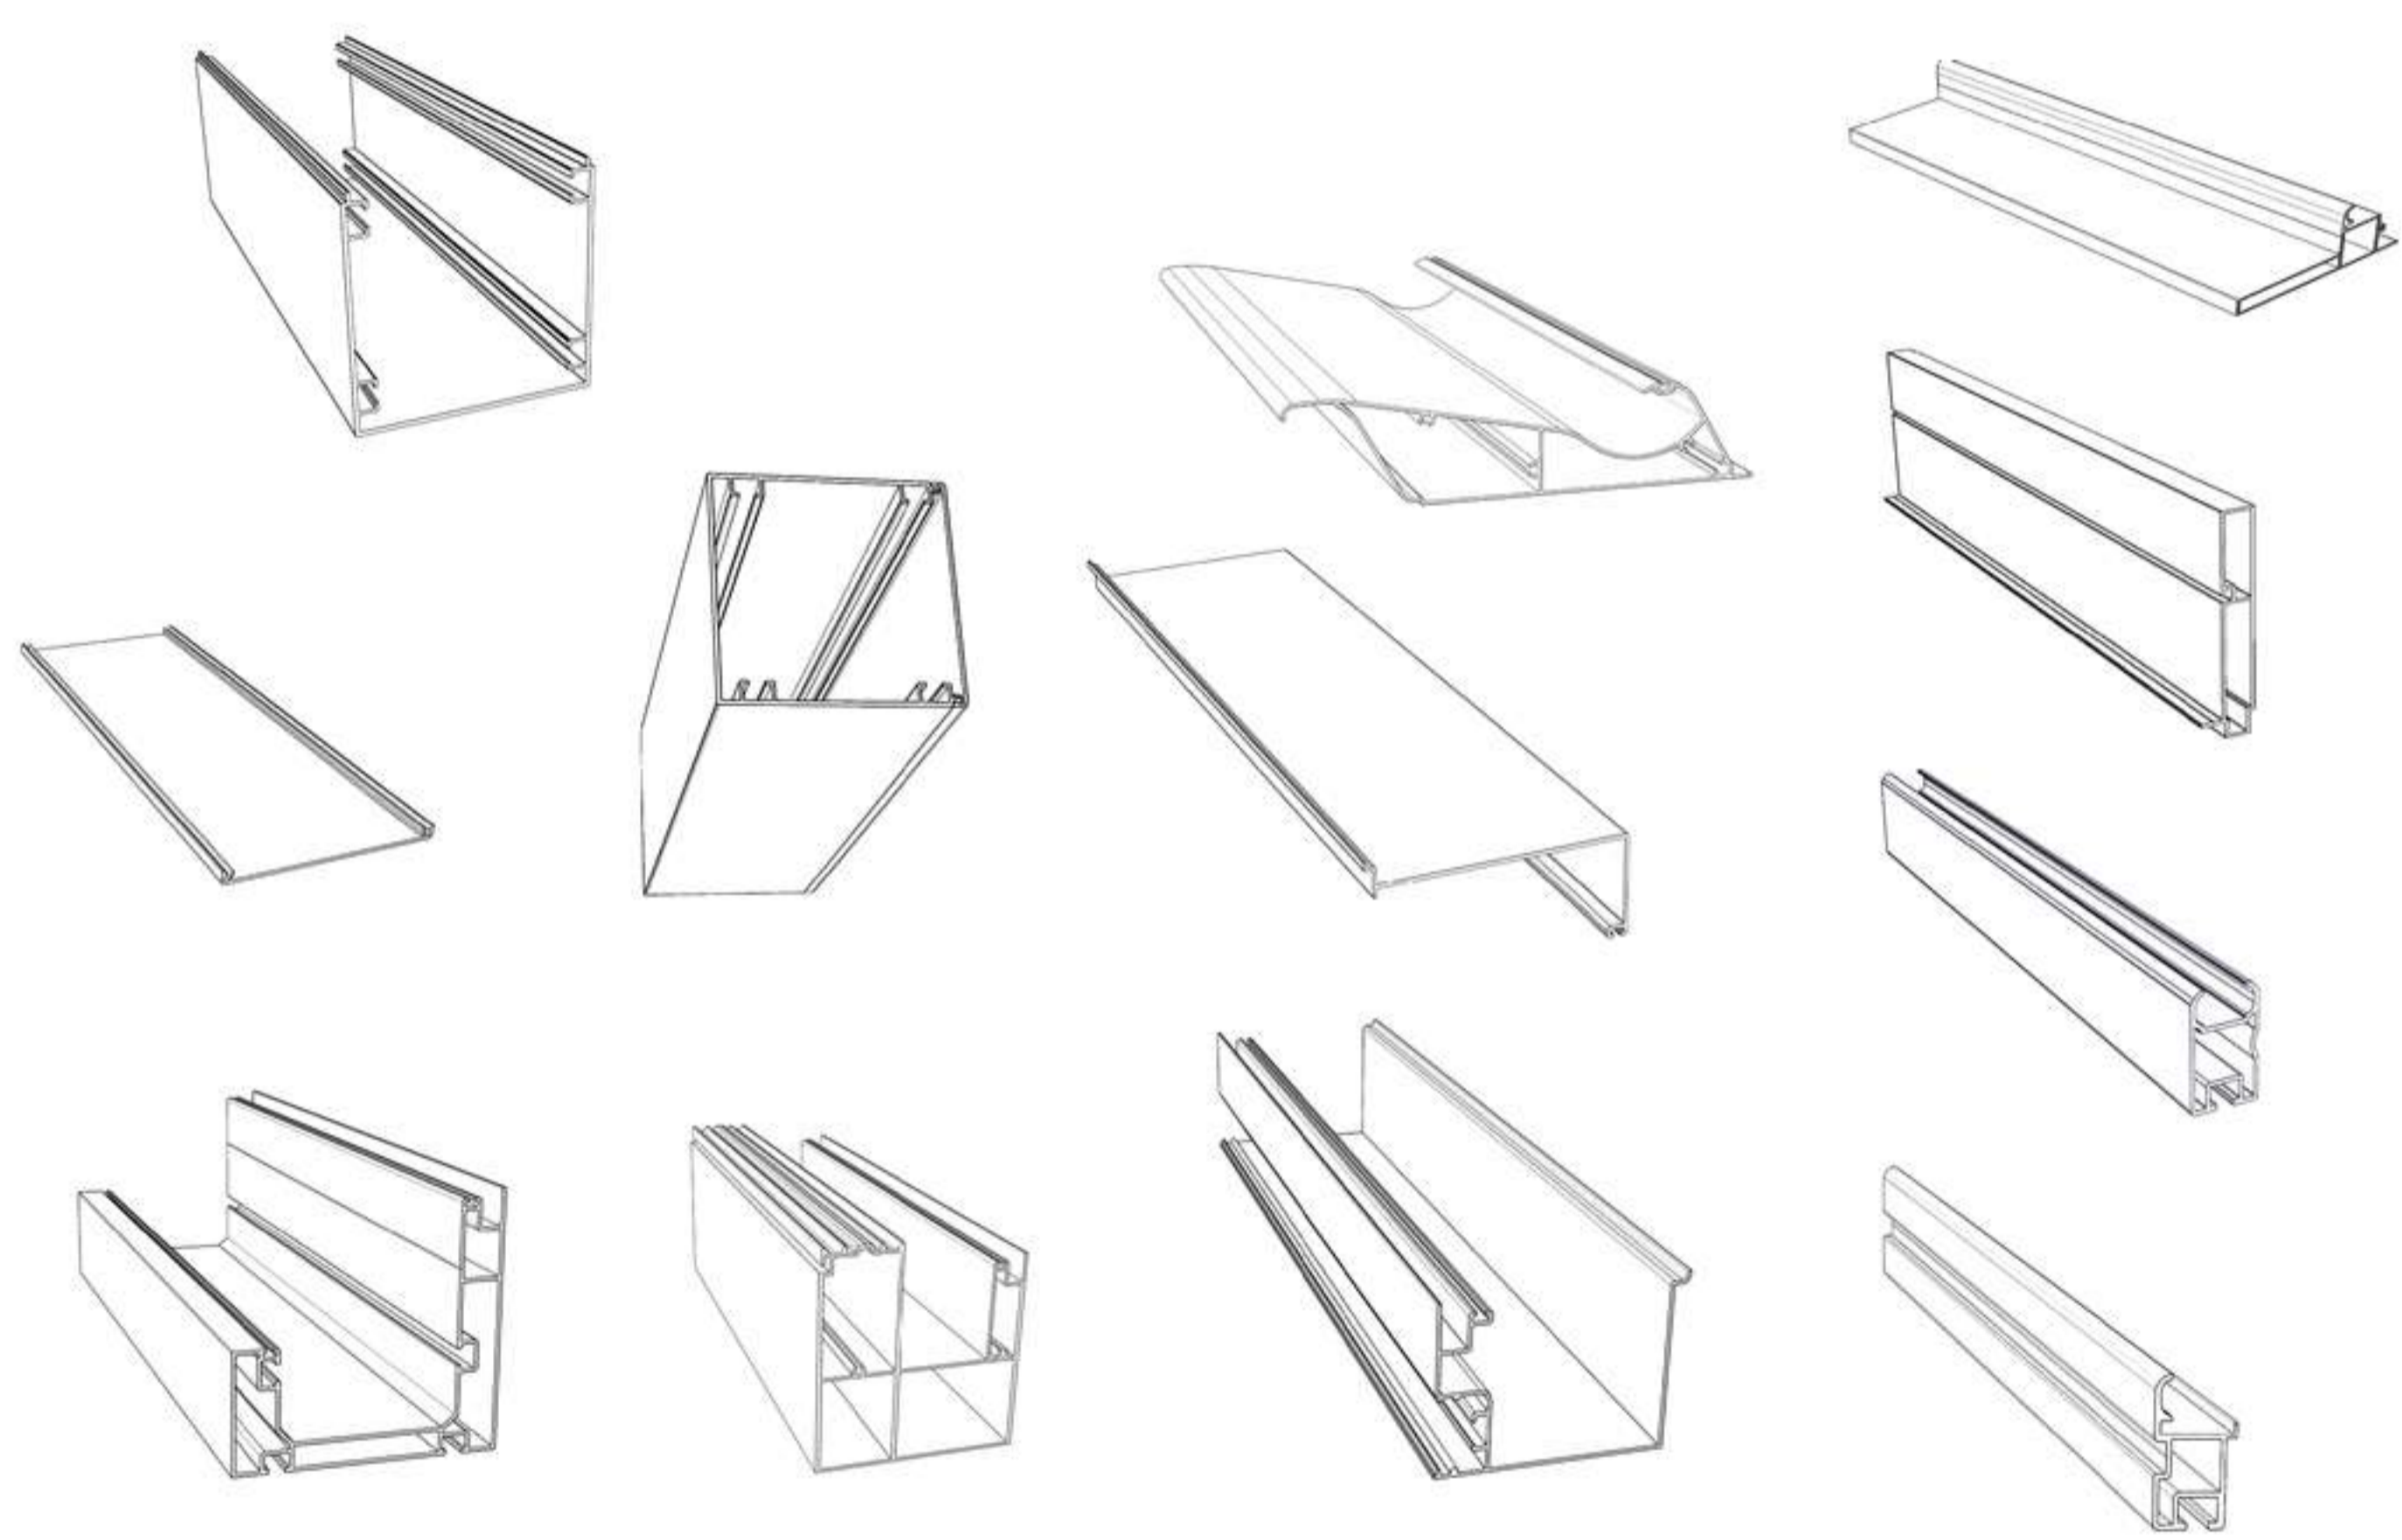

After a rain shower, the roof can be opened again quickly and easily, while the water is drained in a controlled manner. What is more: the patented shape of the louvres prevents you from getting an unexpected shower yourself when you open the louvres after a period of rain!

www.hoffsonn.com

“Only
Quality”

- 1 Panel
- 2 Cover
- 3 Gutter
- 4 Connection Part of Rail
- 5 Rail
- 6 Pillar

- Bioclimatic profiles

- 1 SELF STANDING SINGLE MODULE (Horizontal Panels)
- 2 WALL ASSAMBELED ON ONE SIDE (Horizontal Panels)
- 3 WALL ASSAMBELED ON TWO SIDES (Horizontal Panels)
- 4 WALL ASSAMBELED SINGLE MODULE
- 5 WALL ASSAMBELED SINGLE MODULE
- 6 SELF STANDING SINGLE MODULE (Vertical Panels)
- 7 WALL ASSAMBELED ON ONE SIDE (Vertical Panels)
- 8 WALL ASSAMBELED ON TWO SIDES (Vertical Panels)