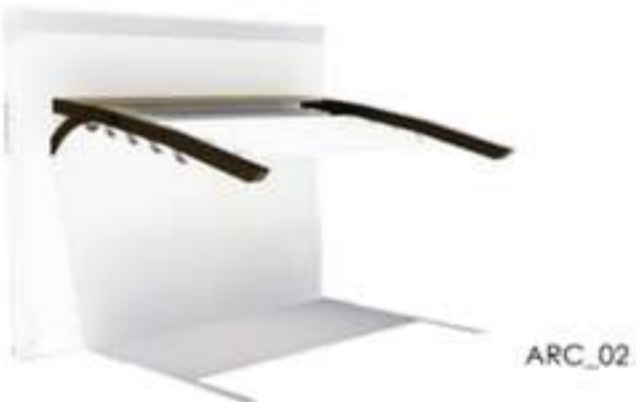

“Only  
**Quality**”

FLAT\_01

ARC\_01

FLAT\_02

ARC\_02

FLAT\_03

ARC\_03

BIG  
CROSSBAR  
PROFILE

SMALL  
CROSSBAR  
PROFILE

GUTTER

PILLAR

MIDDLE RAIL

THICK RAIL

THIN RAIL

Weather, mold & mildew resistant

Fade proof & UV resistant