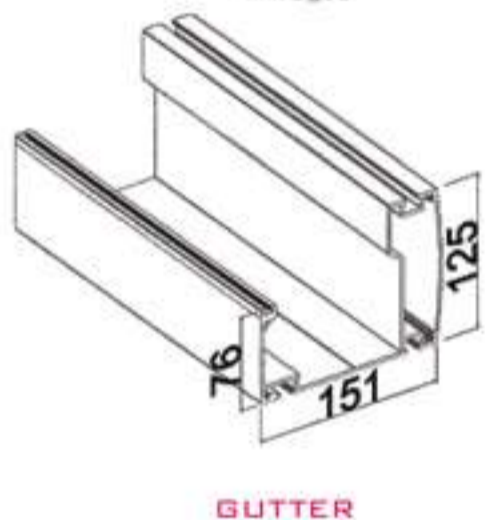

“Only  
**Quality**”

FLAT\_01

ARC\_01

FLAT\_02

ARC\_02

FLAT\_03

ARC\_03

BIG  
CROSSBAR  
PROFILE

SMALL  
CROSSBAR  
PROFILE

GUTTER

PILLAR

MIDDLE RAIL

THICK RAIL

THIN RAIL

Weather, mold & mildew resistant

Fade proof & UV resistant