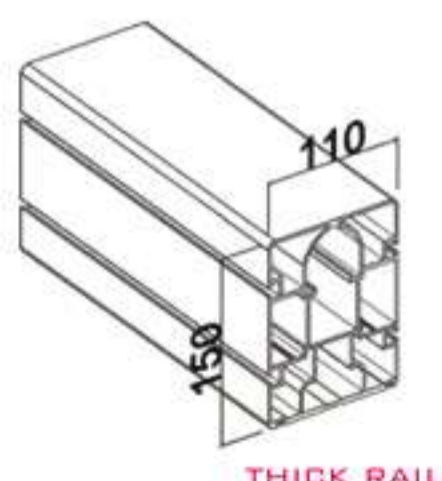

SMALL  
CROSSBAR  
PROFILE

GUTTER

PILLAR

MIDDLE RAIL

THICK RAIL

THIN RAIL

Weather, mold & mildew resistant

Fade proof & UV resistant