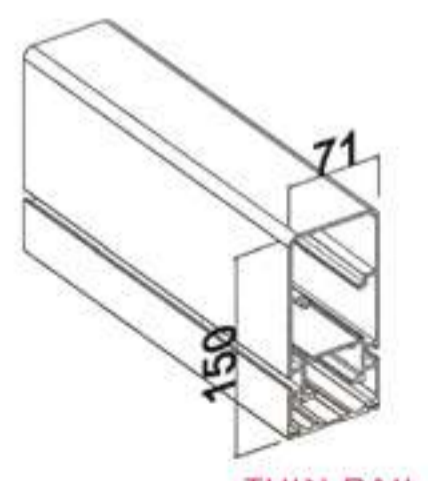

SMALL  
CROSSBAR  
PROFILE

GUTTER

PILLAR

MIDDLE RAIL

THICK RAIL

THIN RAIL

Weather, mold & mildew resistant

Fade proof & UV resistant