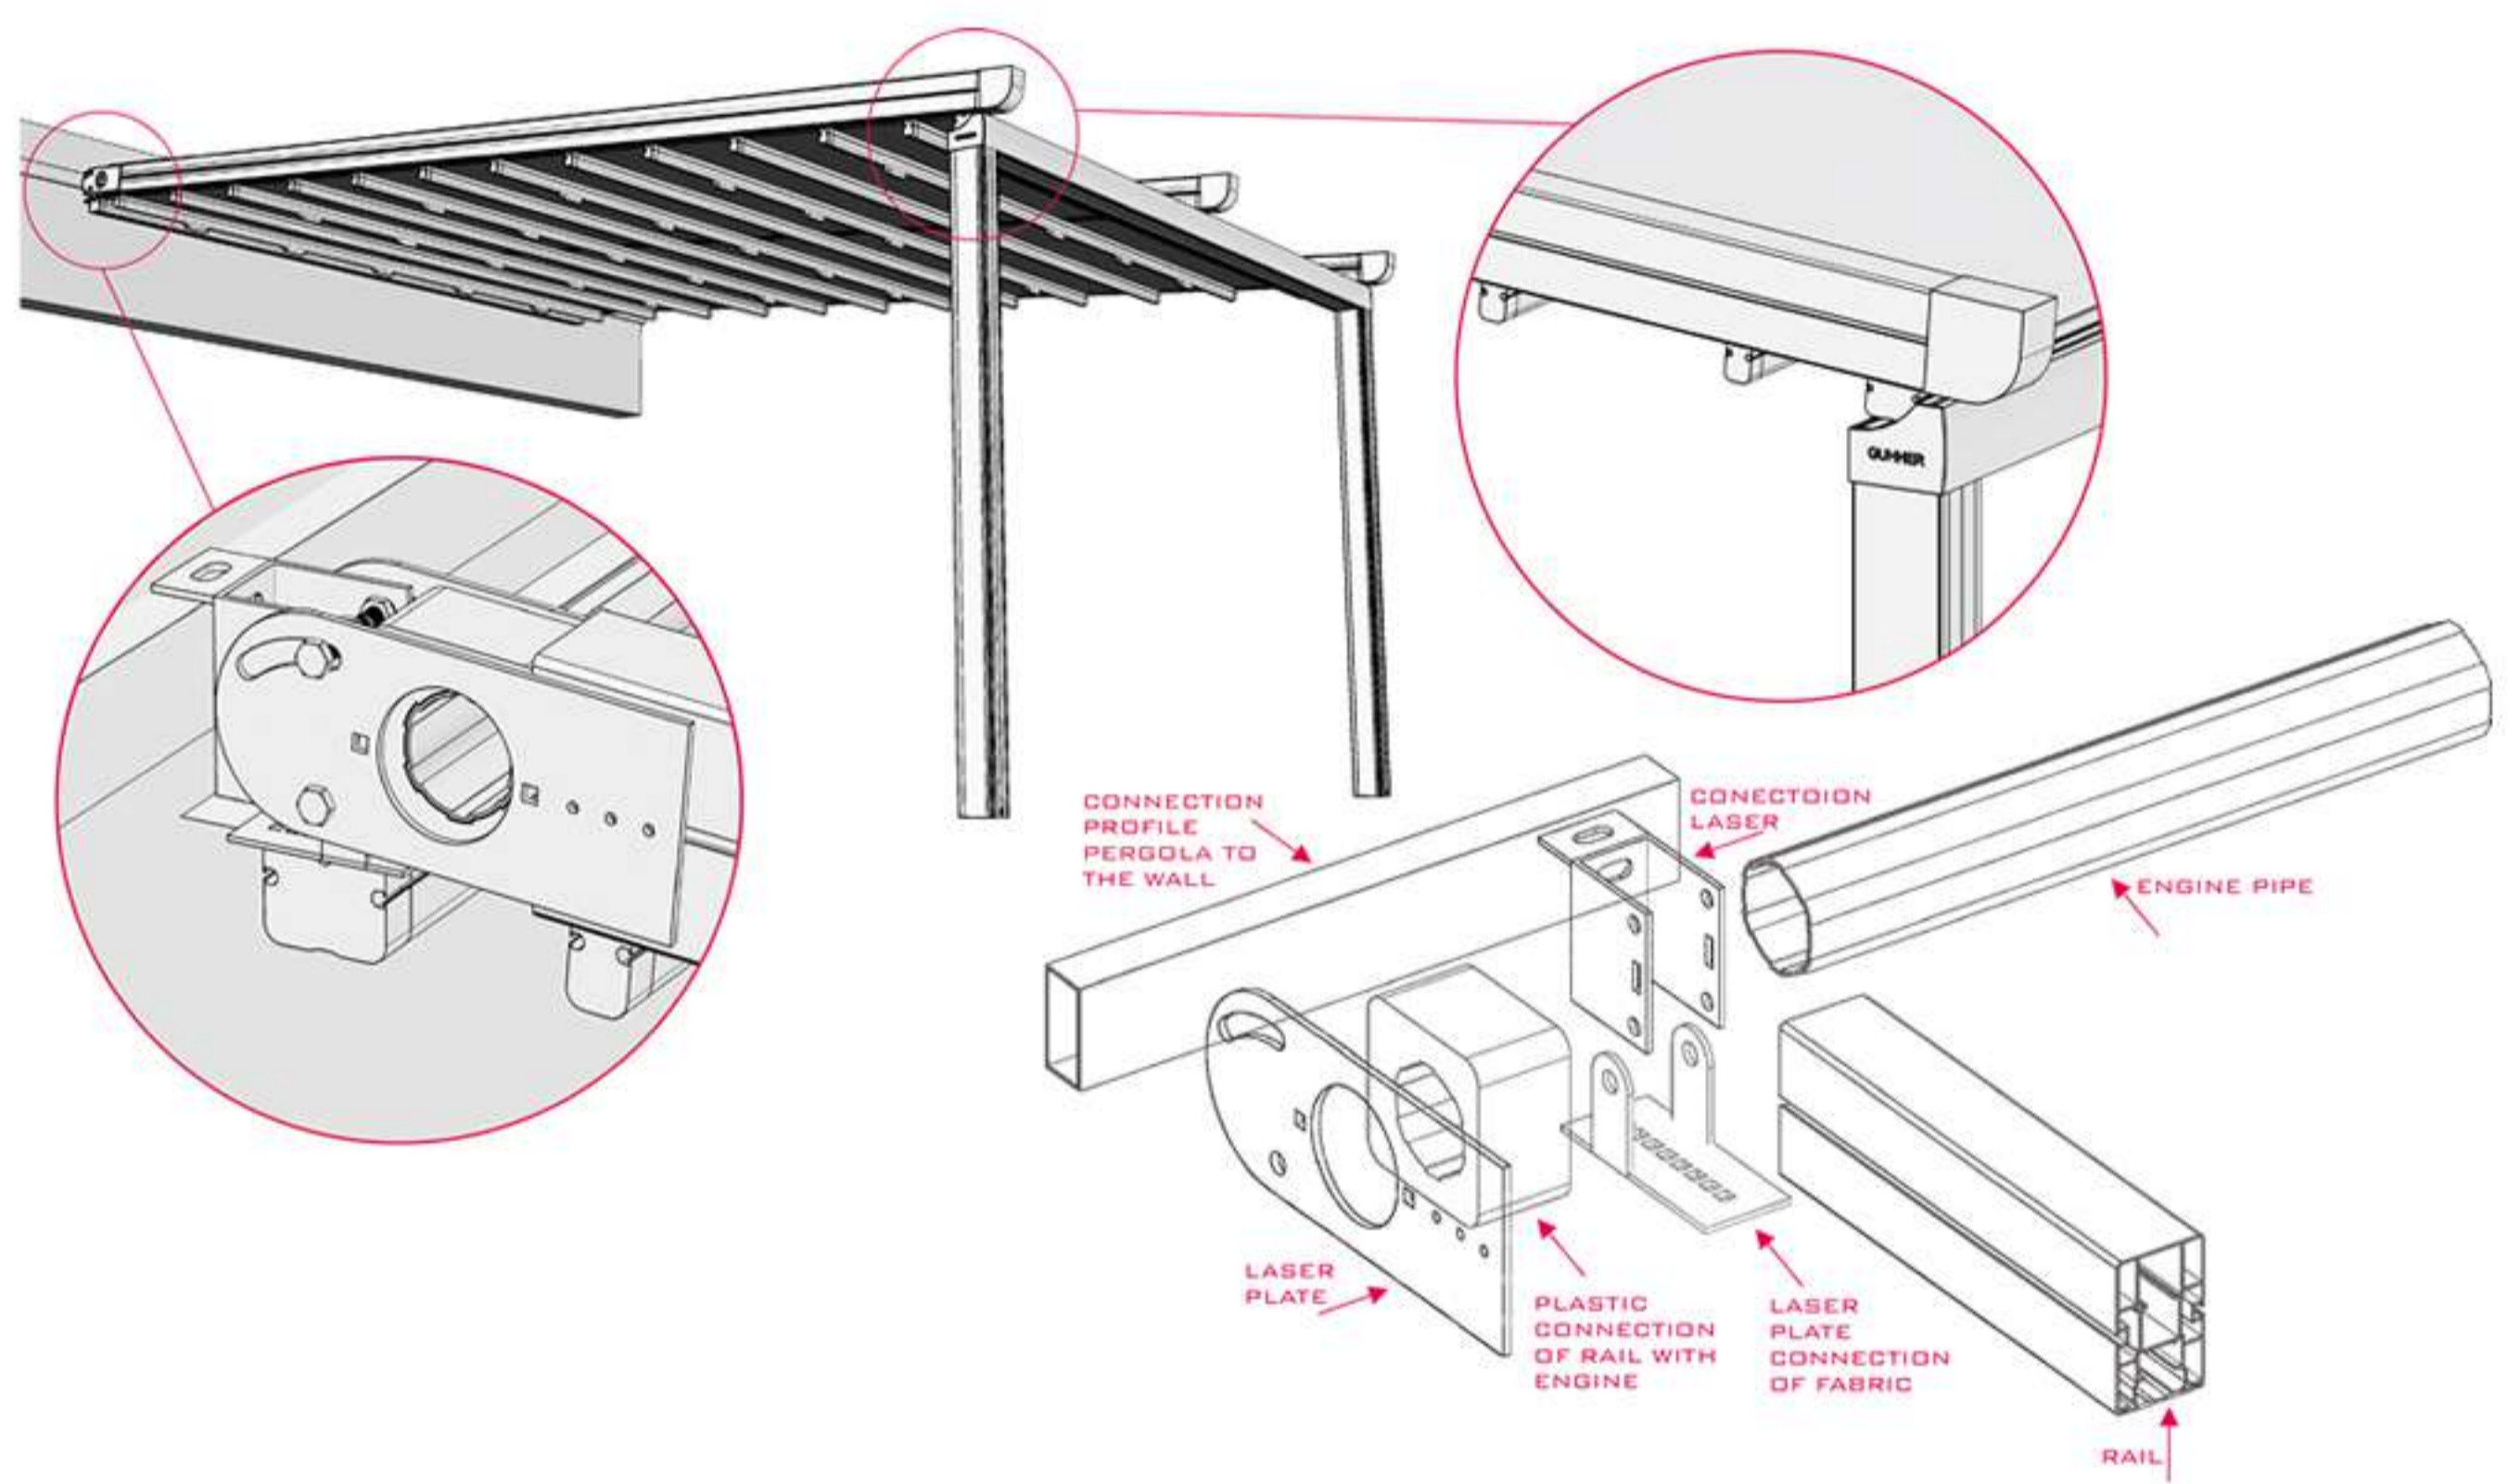

SMALL  
CROSSBAR  
PROFILE

GUTTER

PILLAR

MIDDLE RAIL

THICK RAIL

THIN RAIL

Weather, mold & mildew resistant

Fade proof & UV resistant