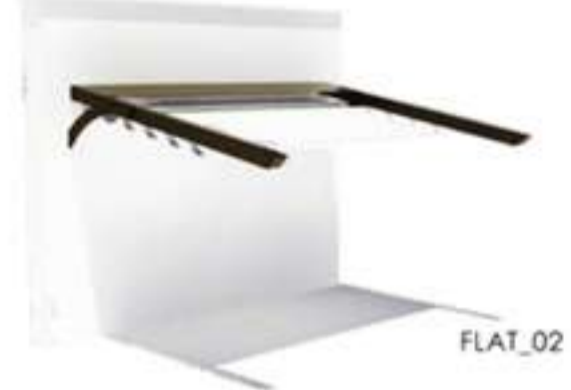

GUTTER
PR1002

FLAT_02