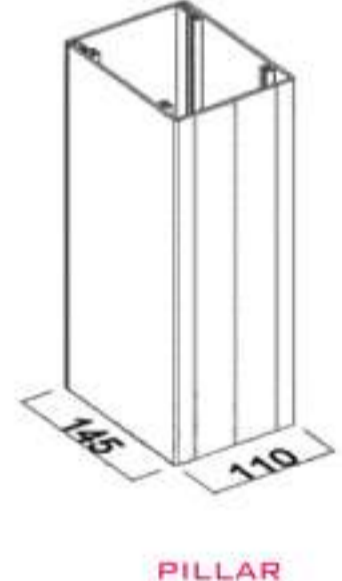

“Only  
**Quality**”

FLAT\_01

ARC\_01

FLAT\_02

ARC\_02

FLAT\_03

ARC\_03

BIG  
CROSSBAR  
PROFILE

SMALL  
CROSSBAR  
PROFILE

GUTTER

PILLAR

MIDDLE RAIL

THICK RAIL

THIN RAIL

Weather, mold & mildew resistant

Fade proof & UV resistant