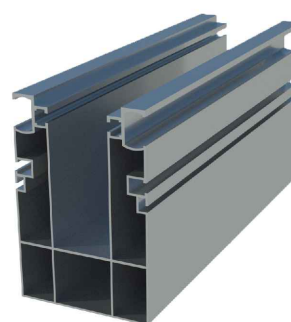

The roof of this pergola consists of aluminium louvres with various functions. Keep out the sun, let in a breeze or stay one step ahead of the rain? With the Somfy remote control, rotating the louvres in your pergola has never been so easy.

After a rain shower, the roof can be opened again quickly and easily, while the water is drained in a controlled manner. What is more: the patented shape of the louvres prevents you from getting an unexpected shower yourself when you open the louvres after a period of rain!

The louvers that has 105-degrees opening capacity allows optimum utilization of sunlight.

Aesthetic water drainage system

Specially designed double rail system provides opening up to 10 meter

Louvers can be filled with Polystyrene Foam which provides extra comfort. It significantly helps to reduce condensation.

BIOCLIMATIC MAIN PROFILES

Pillar (170x160x2,5mm)
5,3 kg/m

Gutter (150x160x2mm)
5,3 kg/m

Louver (70x298x2mm)
4,2 kg/m

Rail (238x156x2,3mm)
9,6 kg/m

STANDING POSITIONS OF SYSTEM

HOFFSONN

S H A D I N G S W O R L D