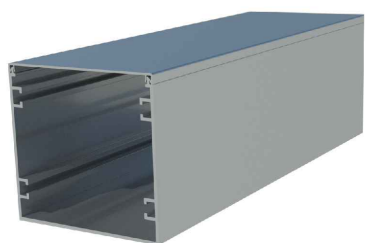

The roof of this pergola consists of aluminium louvres with various functions. Keep out the sun, let in a breeze or stay one step ahead of the rain? With the Somfy remote control, rotating the louvres in your pergola has never been so easy.

The louvers that has 105-degrees opening capacity allows optimum utilization of sunlight.

Aesthetic water drainage system

Specially designed double rail system provides opening up to 10 meter

Louvers can be filled with Polystyrene Foam which provides extra comfort. It significantly helps to reduce condensation.

BIOCLIMATIC MAIN PROFILES

Pillar (170x160x2,5mm)
5,3 kg/m

Gutter (150x160x2mm)
5,3 kg/m

Louver (70x298x2mm)
4,2 kg/m

Rail (238x156x2,3mm)
9,6 kg/m

STANDING POSITIONS OF SYSTEM

HOFFSONN

S H A D I N G S W O R L D