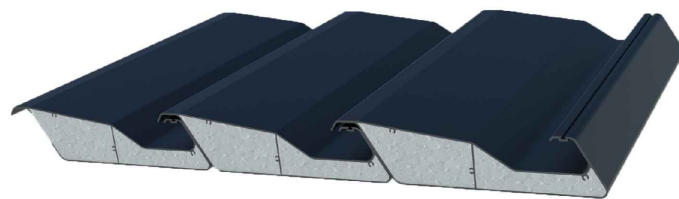

The roof of this pergola consists of aluminium louvres with various functions. Keep out the sun, let in a breeze or stay one step ahead of the rain? With the Somfy remote control, rotating the louvres in your pergola has never been so easy.

After a rain shower, the roof can be opened again quickly and easily, while the water is drained in a controlled manner. What is more: the patented shape of the louvres prevents you from getting an unexpected shower yourself when you open the louvres after a period of rain!

The louvers that has 105-degrees opening capacity allows optimum utilization of sunlight.

Aesthetic water drainage system

Specially designed double rail system provides opening up to 10 meter

Louvers can be filled with Polystyrene Foam which provides extra comfort. It significantly helps to reduce condensation.