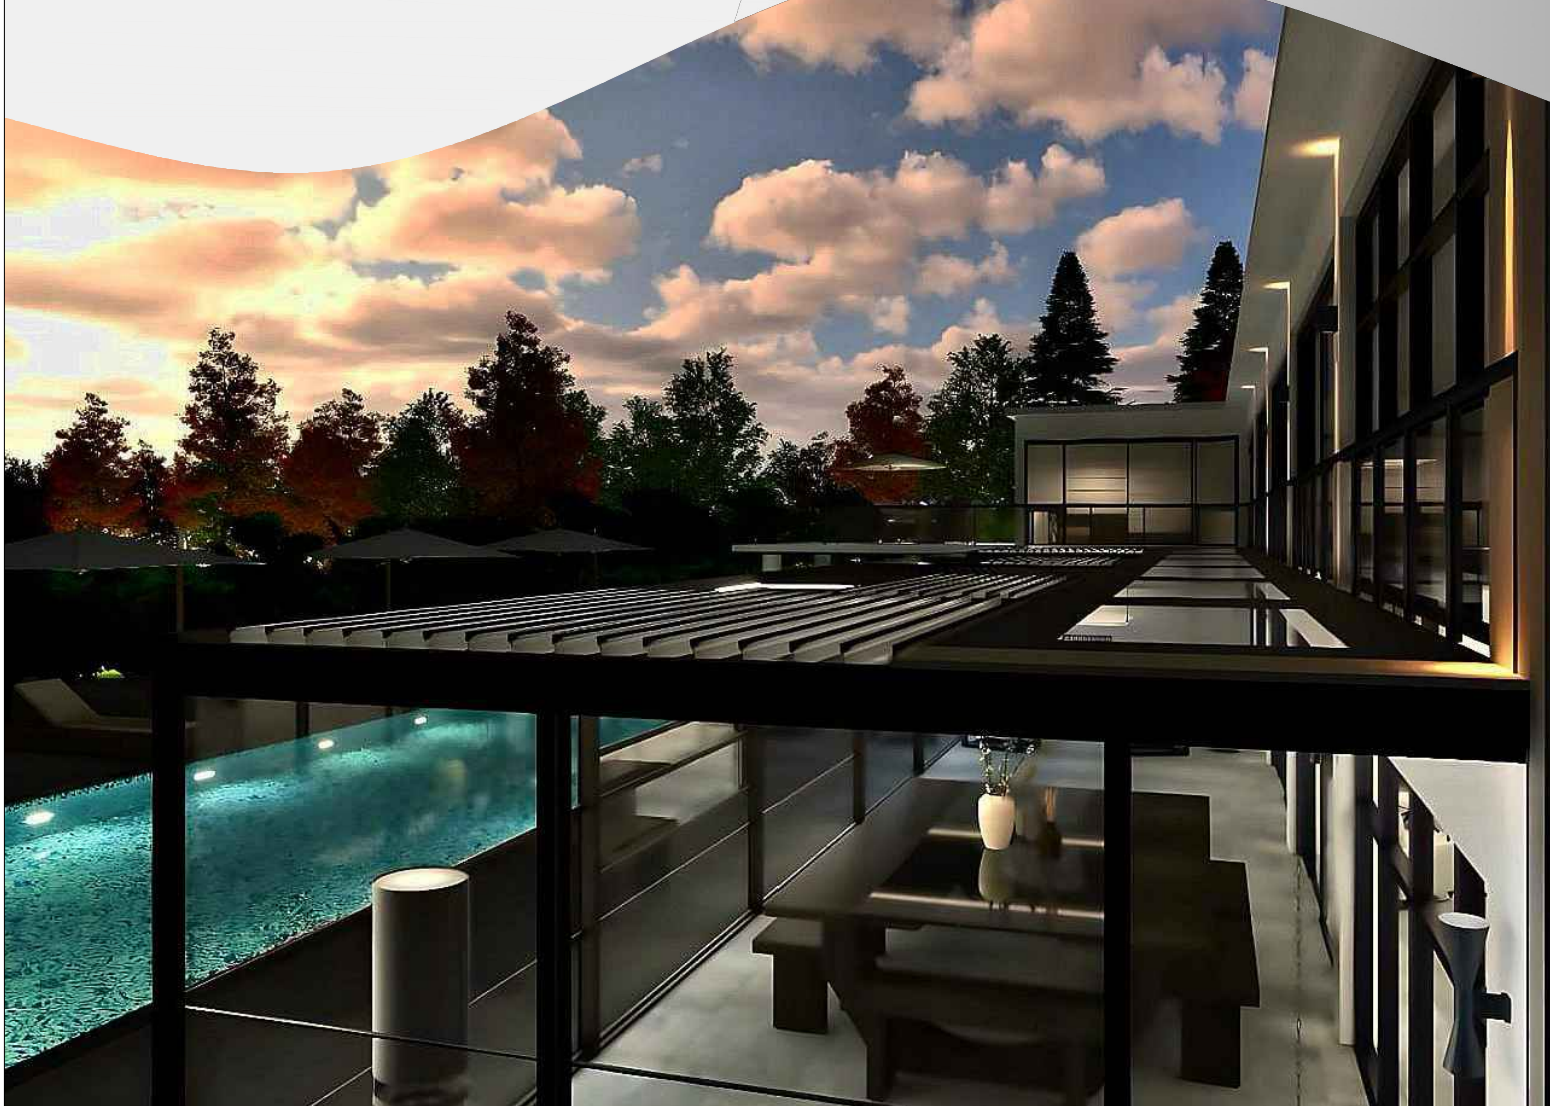

HOFFSONN[®]

S H A D I N G S W O R L D

BIOCLIMATIC PERGOLA / ROLLINGROOF / PVC PERGOLA / GUILLOTINE GLASS / ZIP SCREEN

HOFFSONN
SHADINGS WORLD

"Only
Quality"

HOFFSONN[®]
SHADINGS WORLD

BIOCLIMATIC PERGOLA / ROLLINGROOF

The roof of this pergola consists of aluminium louvres with various functions. Keep out the sun, let in a breeze or stay one step ahead of the rain? With the Somfy remote control, rotating the louvres in your pergola has never been so easy.

After a rain shower, the roof can be opened again quickly and easily, while the water is drained in a controlled manner. What is more: the patented shape of the louvres prevents you from getting an unexpected shower yourself when you open the louvres after a period of rain!

The louvers that has 105-degrees opening capacity allows optimum utilization of sunlight.

Aesthetic water drainage system

Specially designed double rail system provides opening up to 10 meter

Louvers can be filled with Polystyrene Foam which provides extra comfort. It significantly helps to reduce condensation.