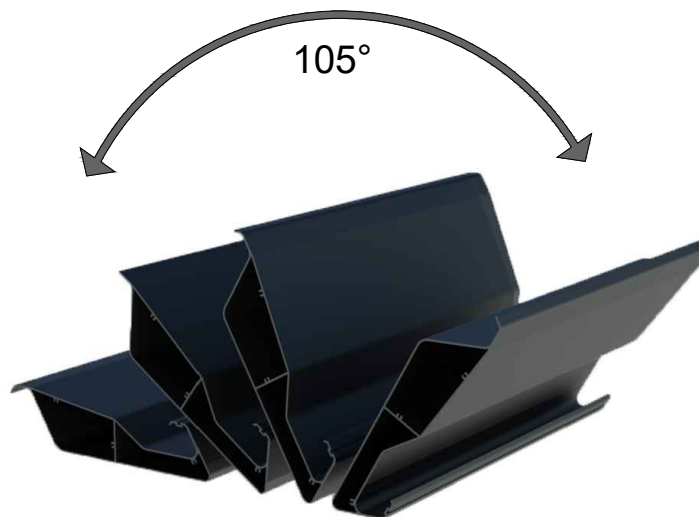

The roof of this pergola consists of aluminium louvres with various functions. Keep out the sun, let in a breeze or stay one step ahead of the rain? With the Somfy remote control, rotating the louvres in your pergola has never been so easy.

After a rain shower, the roof can be opened again quickly and easily, while the water is drained in a controlled manner. What is more: the patented shape of the louvres prevents you from getting an unexpected shower yourself when you open the louvres after a period of rain!

The louvers that has 105-degrees opening capacity allows optimum utilization of sunlight.

Aesthetic water drainage system

Specially designed double rail system provides opening up to 10 meter

Louvers can be filled with Polystyrene Foam which provides extra comfort. It significantly helps to reduce condensation.