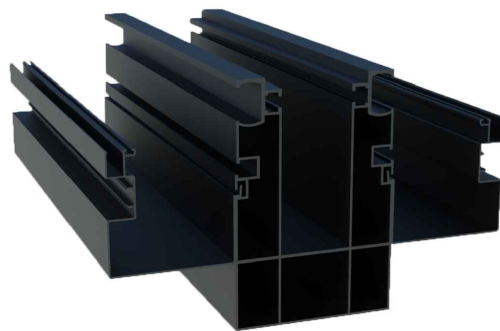

The roof of this pergola consists of aluminium louvres with various functions. Keep out the sun, let in a breeze or stay one step ahead of the rain? With the Somfy remote control, rotating the louvres in your pergola has never been so easy.

After a rain shower, the roof can be opened again quickly and easily, while the water is drained in a controlled manner. What is more: the patented shape of the louvres prevents you from getting an unexpected shower yourself when you open the louvres after a period of rain!

The louvers that has 105-degrees opening capacity allows optimum utilization of sunlight.

Aesthetic water drainage system

Specially designed double rail system provides opening up to 10 meter

Louvers can be filled with Polystyrene Foam which provides extra comfort. It significantly helps to reduce condensation.